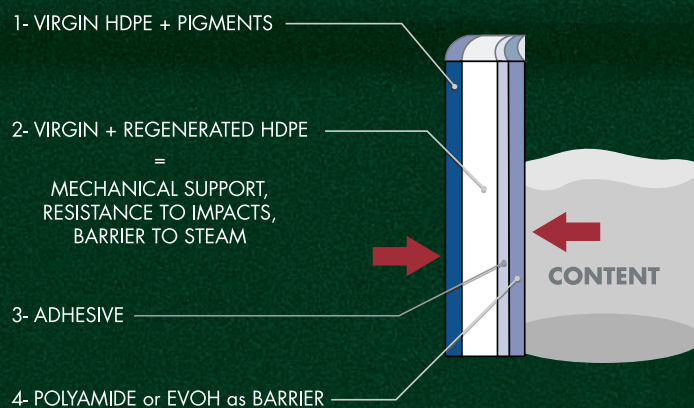

COEX from Tournaire: the smart barrier.

BARRIER PLASTIC RANGE

Product range names	C40	Chem50	Euro KS45	Euro KS50	EURO TT50	EURO TE63
Standard cap types	40 mm	50 mm	45 mm	50 mm	50 mm	63 mm
CAPACITY						
100cc	120cc <input type="radio"/>		120cc <input type="radio"/>			
250cc	275cc <input type="radio"/>	275cc <input type="radio"/>		275cc <input type="radio"/>	275cc NEW <input type="radio"/>	
500cc	550cc <input type="radio"/>	600cc <input type="radio"/>		550cc <input type="radio"/>	550cc NEW <input type="radio"/>	
750cc		01.800 <input type="radio"/>				
1L	11100 <input type="radio"/>	11100 <input type="radio"/>		11200 <input type="radio"/>	11200 <input type="radio"/>	11100 NEW <input type="radio"/>
112		11250 <input type="radio"/>		11300 <input type="checkbox"/>	11300 <input type="checkbox"/>	
2L				21200 <input type="checkbox"/>	21200 <input type="checkbox"/>	
3L						3L <input type="checkbox"/>
5L						5L500 <input type="checkbox"/>
10L						10L NEW <input type="checkbox"/>
Neck dimension (external thread diameter)	41,7mm	49,6mm	44,8mm	50mm	49,5mm	63,4mm
Tamper evident Cap	tear off ring	tear off ring	none	none	pillar breakable ring	pillar breakable ring
Wad: Alu/PET or Alu for induction sealing	ALUPET/ or induction sealing	ALUPET/ or induction sealing	induction sealing	induction sealing	ALUPET/ or induction sealing	ALUPET/ or induction sealing
Barrier material	Polyamide, EVOH	Polyamide, EVOH	Polyamide, EVOH	Polyamide, EVOH	Polyamide, EVOH	Polyamide
Monolayer structure in option	HDPE	HDPE	HDPE	HDPE	HDPE	HDPE
Protected label area with recess	X	X			X - except 11.3 21.2	X - except 1L
Visibility stripe						X 5L and 10L only
Label area without protection				X		
Dosing cup with graduation	100cc	75cc or 100cc		75cc or 100cc	75cc or 100cc	100cc
"UN" = stand alone UN certification "UN/4" = UN combined certification in boxes of 4						
Engraving, logo, colors, please contact us In bold type letters: standard production	C40 (ex Agrochem 42) 	Euro Chem 50 	Euro KS45 & Euro KSS0 	EURO TT50 	EURO TE63 	